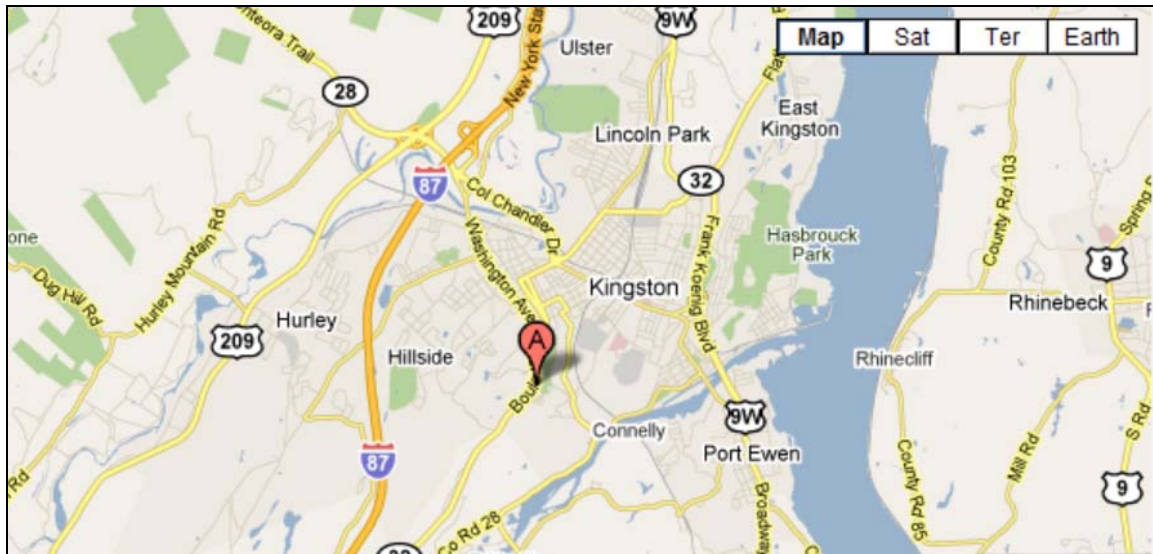

Directions to The Hillside Manor

240 Boulevard
Kingston, NY 12401
(845) 331-4386

From NYS Thruway Exit 19, Kingston

Go through toll booths and enter roundabout
Take the 2nd exit for Washington Ave, Kingston
Proceed 1.5 miles to right turn onto Boulevard (Route 32 south)
The Hillside Manor is approximately .4 miles on the left

From the Kingston-Rhinecliff Bridge

Proceed west on Route 199 as it becomes Route 209 south
Take the 4th exit for Sawkill Rd and turn left at the stop sign
Take Sawkill Rd to the end and turn left onto Washington Ave
Proceed 1.4 miles to right turn onto Boulevard (Route 32 south)
The Hillside Manor is approximately .4 miles on the left

From the Mid-Hudson Bridge (Poughkeepsie)

First exit after bridge onto Route 9W north towards Kingston
Proceed 2.5 miles and turn left at traffic light onto Route 299 west
Proceed 6.5 miles and turn right at traffic light onto Route 32 north
The Hillside Manor is approximately 13 miles on the right